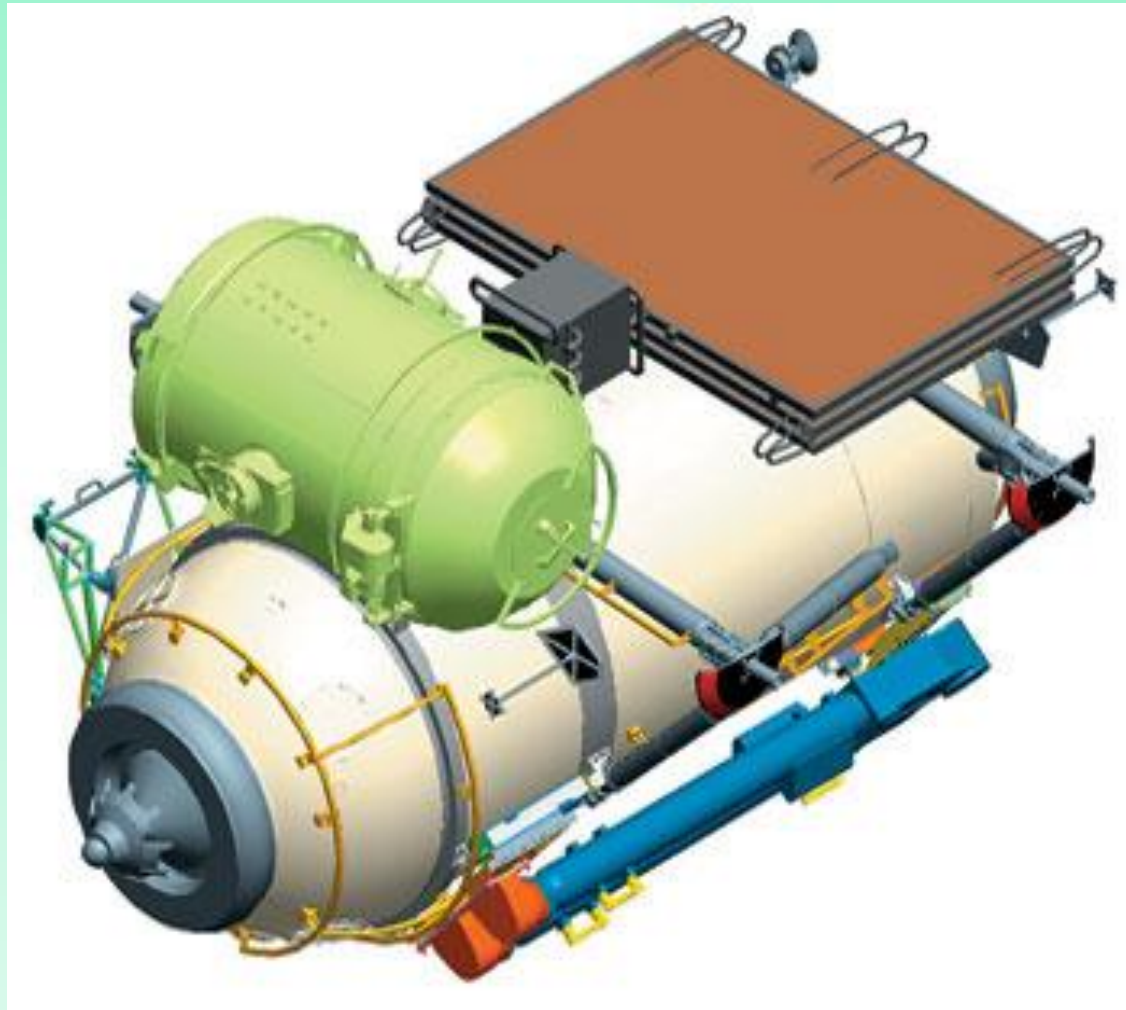

14.05.2010, KSC, Atlantis STS-132

14.05.2010, KSC, Atlantis STS-132

- Kenneth T. Ham
- Dominic A. Antonelli
- Garrett E. Reisman
- Michael T. Good
- Stephen G. Bowen
- Piers J. Sellers

MIM-1 Rassviet

ICC – Integrated Cargo Carrier

20.05.2010, Tanegashima, H2A/Nagai*, Waseda, Ksat

Akatsuki – Venus Climate Orbiter

IKAROS (Interplanetary Kite-craft Accelerated by Radiation Of the Sun)

UNITEC-1 (UNISEC Technology Experiment Carrier-1)