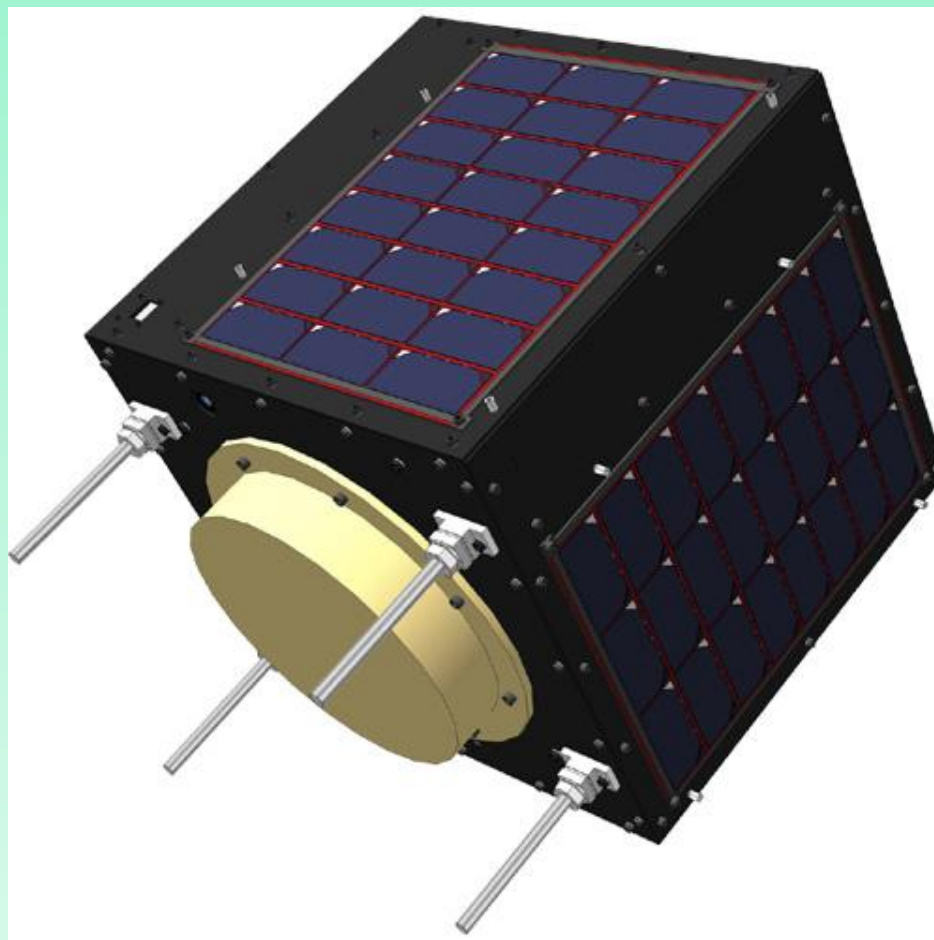

14.05.2010, KSC, Atlantis STS-132

14.05.2010, KSC, Atlantis STS-132

- Kenneth T. Ham
- Dominic A. Antonelli
- Garrett E. Reisman
- Michael T. Good
- Stephen G. Bowen
- Piers J. Sellers

MIM-1 Rassviet

ICC – Integrated Cargo Carrier

20.05.2010, Tanegashima, H2A/Nagai*, Waseda, Ksat

Akatsuki – Venus Climate Orbiter

IKAROS (Interplanetary Kite-craft Accelerated by Radiation Of the Sun)

UNITEC-1 (UNISEC Technology Experiment Carrier-1)